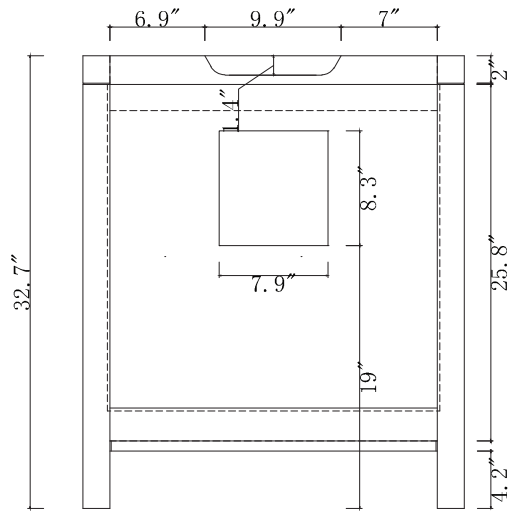

**AVANT**  
STYLES

**SPECIFICATIONS**

[www.avant-styles.com](http://www.avant-styles.com)

**SKU:** KD-70074

REV1.13.18

**NOTES**

Countertops are not shown in these diagrams. (Cabinet Only)  
Do not expose the surface of the cabinet to corrosive liquids or direct sunlight.  
All dimensions and specifications are approximate and subject to change without notice.

TOP

SIDE

BACK

**AVANT**  
STYLES

**SPECIFICATIONS**

[www.avant-styles.com](http://www.avant-styles.com)

**SKU:** KD-70028

REV1.13.18